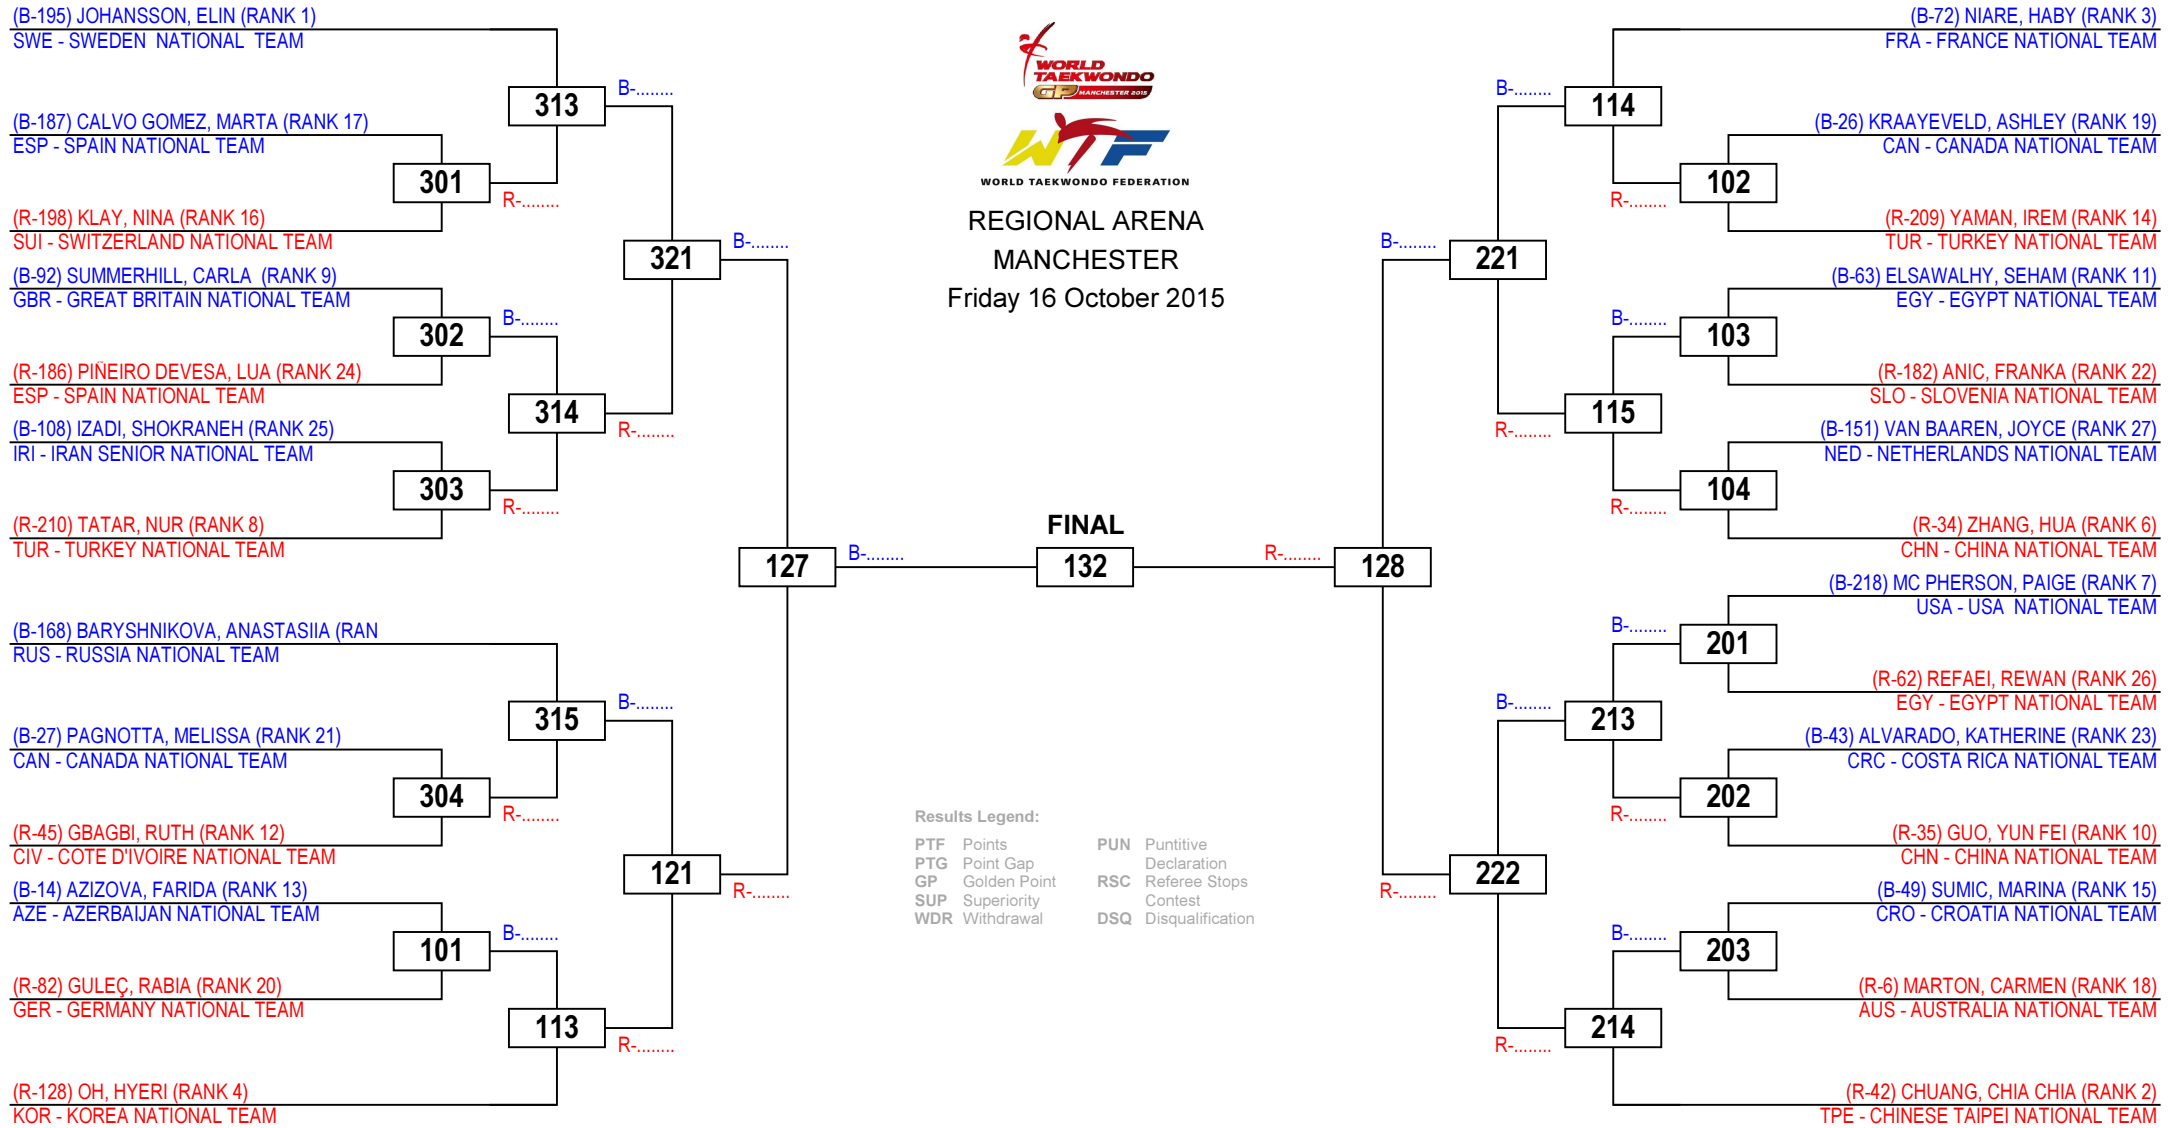

2015 WTF WORLD GRAND-PRIX SERIES 3 - WTF G4

Seniors Female A -67

Competitors: 27

REGIONAL ARENA
MANCHESTER
Friday 16 October 2015

Round 32

Round 16

Quarter Final

Semi Final

Final

Semi Final

Quarter Final

Round 16

Round 32

2015 WTF WORLD GRAND-PRIX SERIES 3 - WTF G4

Seniors Male A -68

Competitors: 28

REGIONAL ARENA
MANCHESTER
Friday 16 October 2015

©2008 - 2015 Martial Arts Systems & Supplies - www.ma-regonline.com - Licensed to Martial Arts Systems & Supplies

Round 32 Round 16 Quarter Final Semi Final Final Semi Final Quarter Final Round 16 Round 32

2015 WTF WORLD GRAND-PRIX SERIES 3 - WTF G4

Seniors Male A +80

Competitors: 29

REGIONAL ARENA
MANCHESTER
Friday 16 October 2015

Results Legend:

PTF	Points	PUN	Punitive Declaration
PTG	Point Gap	RSC	Referee Stops Contest
GP	Golden Point	DSQ	Disqualification
SUP	Superiority		
WDR	Withdrawal		