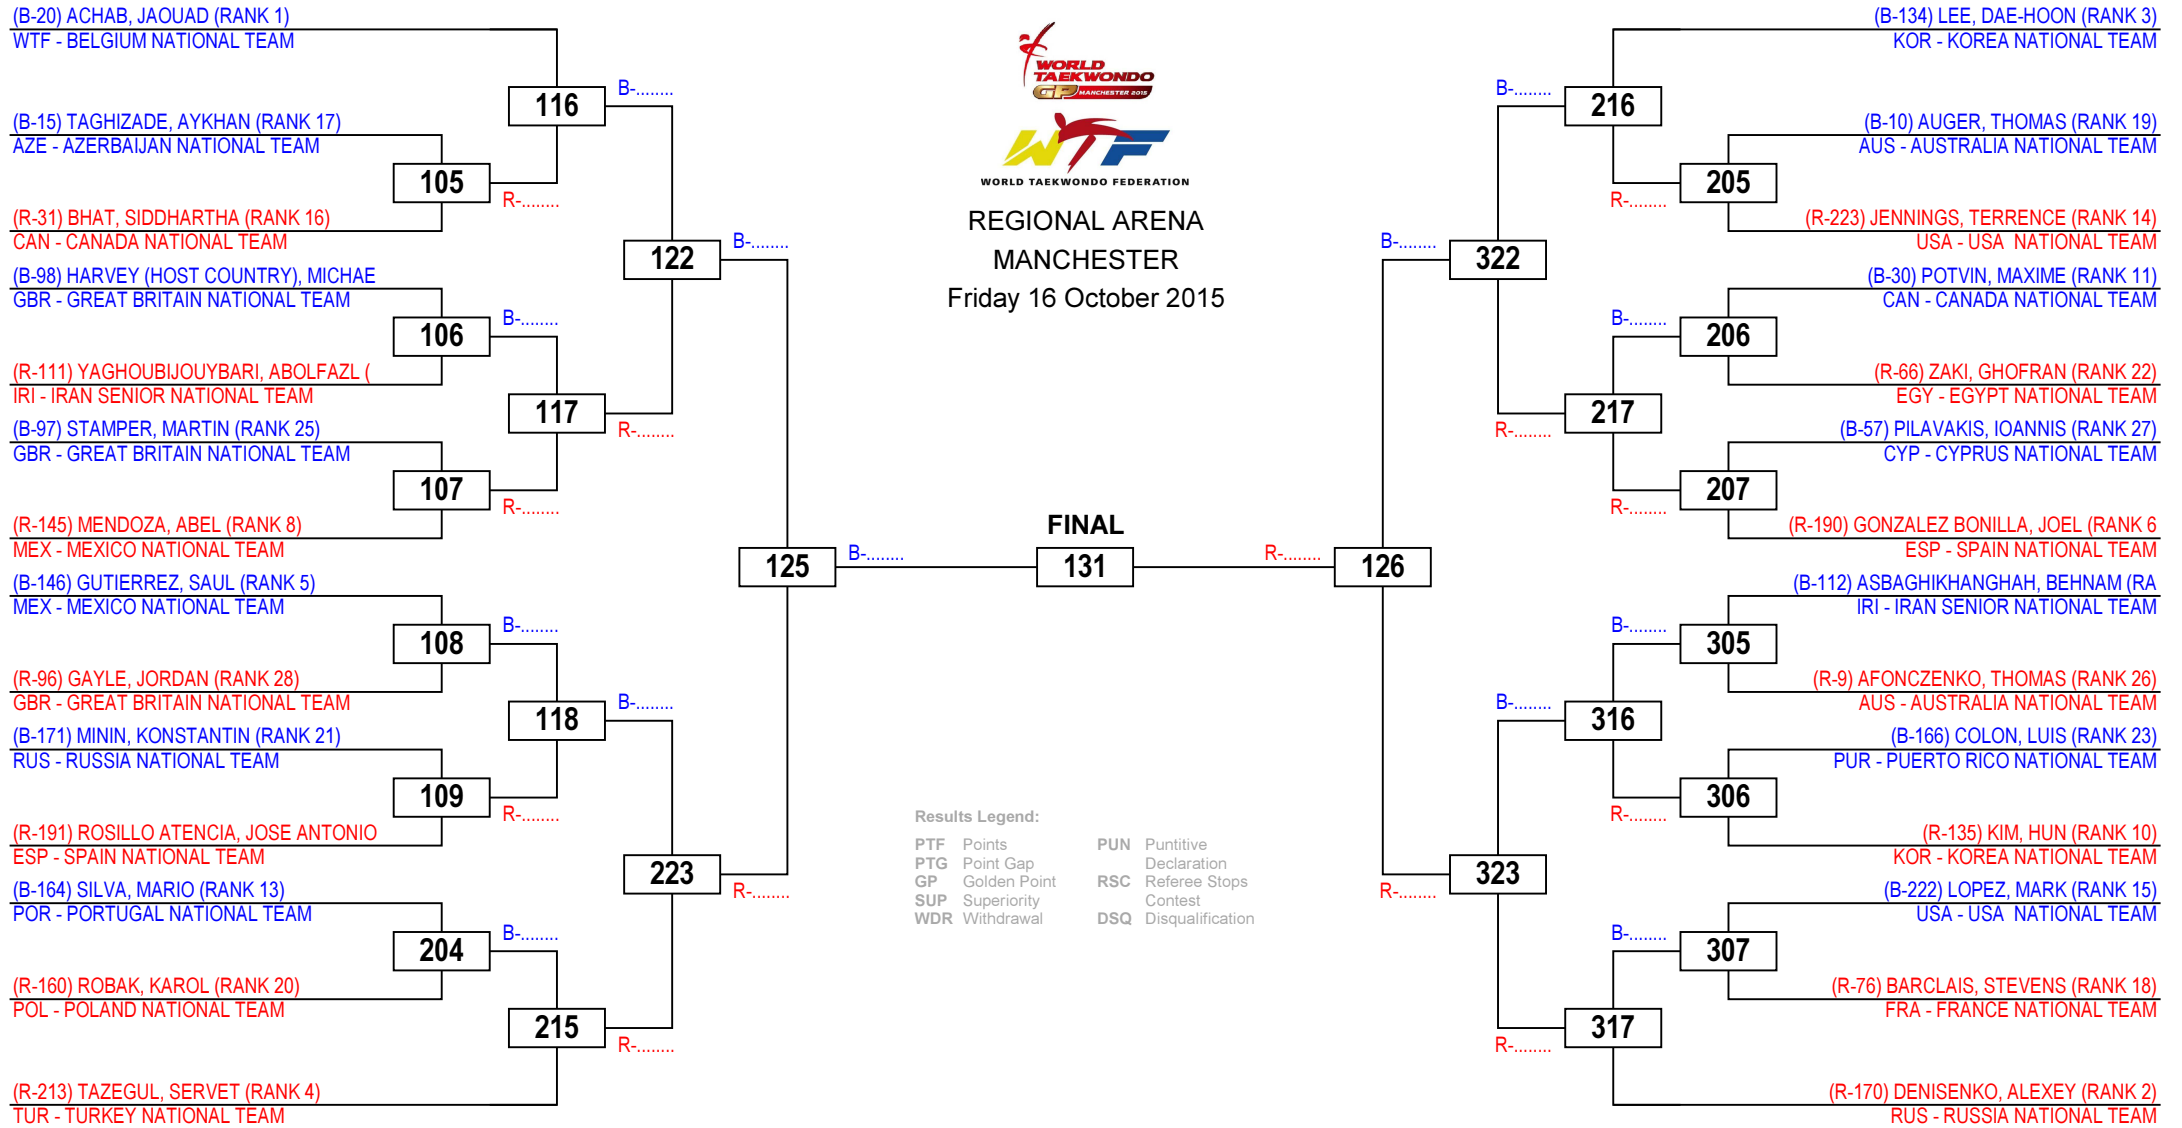

2015 WTF WORLD GRAND-PRIX SERIES 3 - WTF G4

Seniors Female A -67

Competitors: 27

REGIONAL ARENA
MANCHESTER
Friday 16 October 2015

Round 32

Round 16

Quarter Final

Semi Final

Final

Semi Final

Quarter Final

Round 16

Round 32

2015 WTF WORLD GRAND-PRIX SERIES 3 - WTF G4

Seniors Male A -68

Competitors: 28

REGIONAL ARENA
MANCHESTER
Friday 16 October 2015

©2008 - 2015 Martial Arts Systems & Supplies - www.ma-regonline.com - Licensed to Martial Arts Systems & Supplies

Round 32 Round 16 Quarter Final Semi Final Final Semi Final Quarter Final Round 16 Round 32

2015 WTF WORLD GRAND-PRIX SERIES 3 - WTF G4

Seniors Male A +80

Competitors: 29

REGIONAL ARENA
MANCHESTER
Friday 16 October 2015

Results Legend:

PTF	Points	PUN	Punitive Declaration
PTG	Point Gap	RSC	Referee Stops Contest
GP	Golden Point	DSQ	Disqualification
SUP	Superiority		
WDR	Withdrawal		